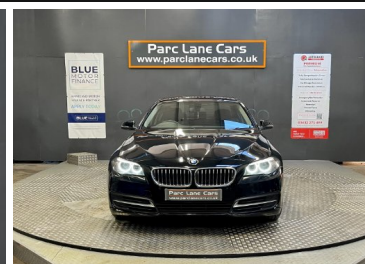

Parc Lane Cars

2014(14) BMW 5 Series 518d SE ** £30 ROAD TAX, FUL...

£10,999

Engine: Diesel
Body: Saloon
Gearbox: Manual
Capacity: 1995cc
Colour: Black
Mileage: 85,140
CO²: 119g/km
MPG: 62.8mpg
Top Speed: 132mph
BHP: 141bhp
Insurance Grp: 30A

Parc Lane Cars
 Indigo Park East
 Sandy Lane
 Gosforth
 Newcastle Upon Tyne, NE3
 5HE

FULL SERVICE HISTORY
 BMW TELESERVICES
 CRUISE CONTROL WITH BRAKE ASSIST
 ON BOARD COMPUTER
 PERSONAL PROFILE
 SPEED LIMITER
 AUXILIARY POINT FOR AUXILIARY DEVICES
 DAB DIGITAL RADIO
 BODY COLOUR DOOR HANDLES
 BODY COLOURED DOOR MIRRORS
 ELECTRIC + HEATED ASPHERIC DOOR MIRRORS
 GREEN TINTED HEAT INSULATING GLASS
 HEADLIGHT WASHERS
 RAIN SENSOR WITH AUTO LIGHT ACTIVATION SYSTEM

17" ALLOYS
 CHECK CONTROL SYSTEM
 FRONT/REAR PARKING DISTANCE CONTROL
 OUTSIDE TEMPERATURE DISPLAY
 SERVICE INTERVAL INDICATOR
 DIESEL PARTICULATE FILTER
 BMW PROFESSIONAL RADIO/CD/MP3
 AUTO DIMMING REAR VIEW MIRROR
 BODY COLOURED BUMPERS
 BODY COLOURED SIDE SILLS
 CHROME KIDNEY GRILLE WITH BLACK VERTICAL SLATS
 FOGGING SENSOR FOR FRONT WINDSCREEN
 HEADLIGHT RANGE CONTROL-ELECTRIC
 HEATED WINDSCREEN WASHER JETS
 SHARK FIN ROOF AERIAL
 TWIN CHROME EXHAUST TAILPIPES