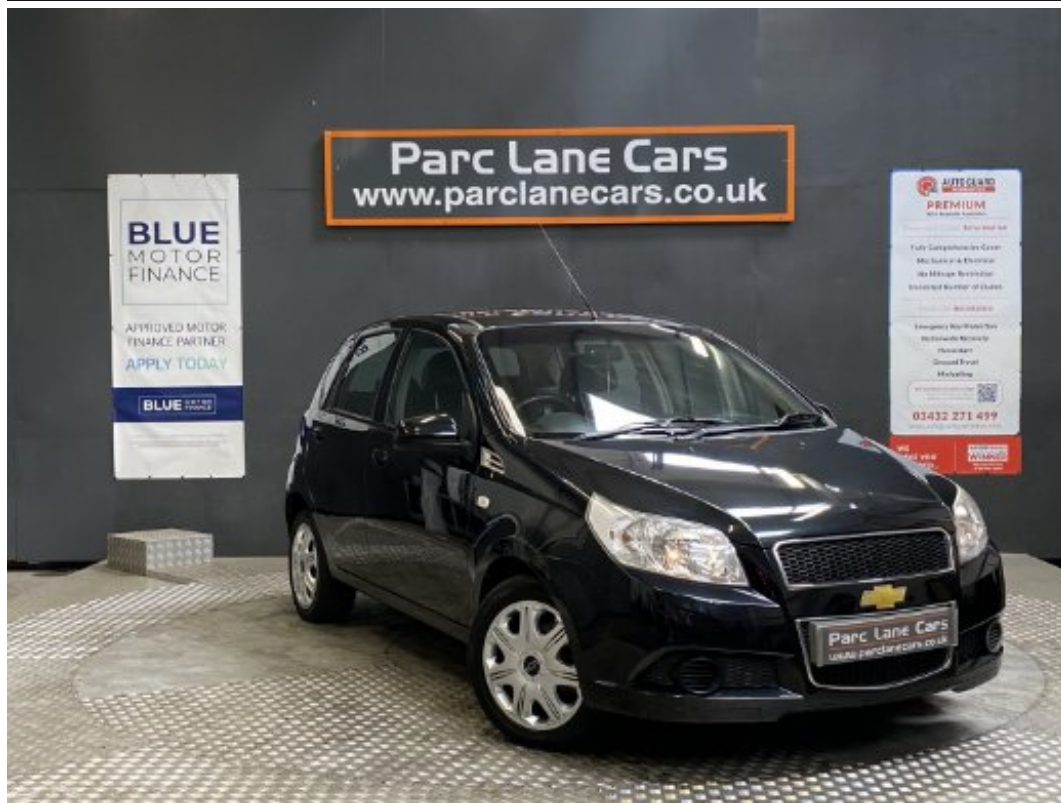

# Parc Lane Cars

2010(10) Chevrolet Aveo 1.2 LS 5dr \*\* BEAUTIFUL EX...

SOLD

**Engine:** Petrol  
**Body:** Hatchback  
**Gearbox:** Manual  
**Capacity:** 1206cc  
**Colour:** Black  
**Mileage:** 75,302  
**CO<sup>2</sup>:** 132g/km  
**MPG:** 51.4mpg  
**Top Speed:** 106mph  
**BHP:** 83bhp  
**Insurance Grp:** 15A

**Parc Lane Cars**  
 Indigo Park East  
 Sandy Lane  
 Gosforth  
 Newcastle Upon Tyne, NE3  
 5HE

15" STEEL  
 REMOTE FUEL CAP RELEASE  
 4 SPEAKERS

RADIO/SINGLE CD PLAYER  
 BODY COLOUR DOOR HANDLES  
 BODY COLOURED DOOR MIRRORS  
 ELECTRICALLY ADJUSTABLE AND HEATED DOOR MIRRORS