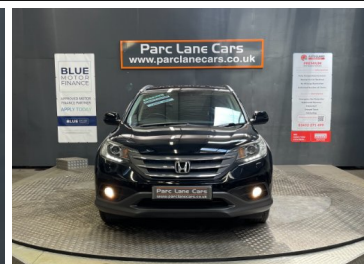

# Parc Lane Cars

2014(64) Honda CR-V 2.0 i-VTEC SR NAV 5dr 4X4 \*\* F...

£10,999

**Engine:** Petrol  
**Body:** Estate  
**Gearbox:** Manual  
**Capacity:** 1997cc  
**Colour:** Black  
**Mileage:** 83,460  
**CO<sup>2</sup>:** 177g/km  
**MPG:** 37.2mpg  
**Top Speed:** 118mph  
**BHP:** 153bhp  
**Insurance Grp:** 25E

**Parc Lane Cars**  
 Indigo Park East  
 Sandy Lane  
 Gosforth  
 Newcastle Upon Tyne, NE3 5HE

18" ALLOYS

CRUISE CONTROL  
 FRONT AND REAR PARKING SENSORS  
 REAR VIEW CAMERA  
 SPEED LIMITER  
 6 SPEAKERS